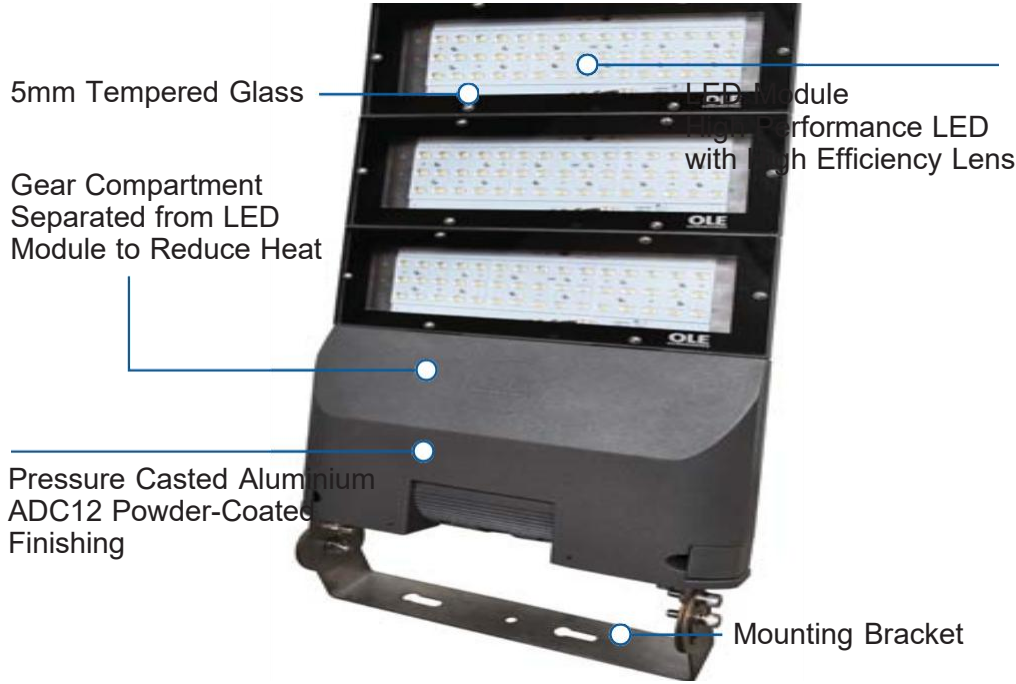

Feature Diagram

Dimensions

OLE Dura WM120			
Carton Size: (L)590x(W)428x(H)151			
OLE Dura WM180			
Carton Size: (L)753x(W)428x(H)151			
OLE Dura WM240			
Carton Size: (L)753x(W)428x(H)151			
OLE Dura WM300			
Carton Size: (L)930x(W)428x(H)151