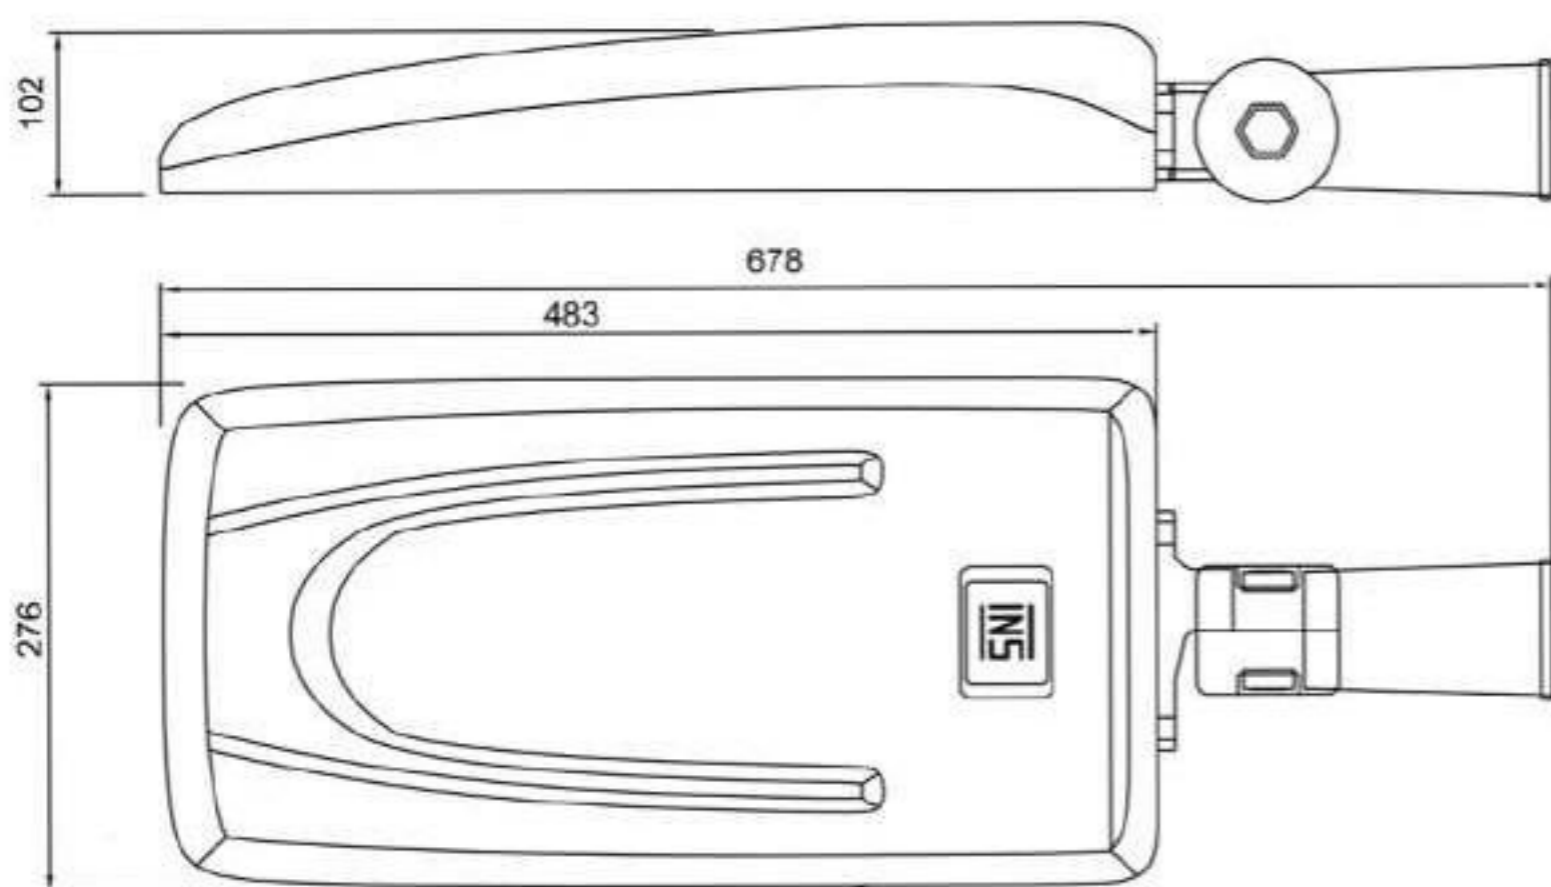

**5 YEARS**  
warranty

Fixture Dimension

Optional LED Lens

## Fixture Dimension